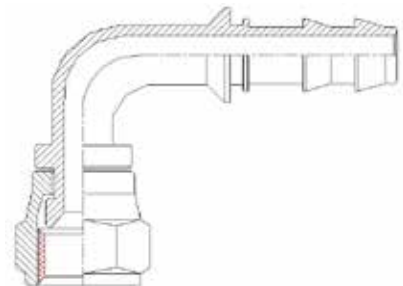

ABN: 99 119 516 568

JIC FEMALE SWIVEL X PUSH ON HOSETAIL STRAIGHT

JIC Female Swivel x Push On Hosetail Straight

Important: Other step sizes available on request - Lead times may apply

Thread	Hose Size			Part Number
7/16"	1/4"			AFPJFS-04-04
7/16"	3/8"			AFPJFS-04-06
9/16"	1/4"			AFPJFS-06-04
9/16"	3/8"			AFPJFS-06-06
9/16"	1/2"			AFPJFS-06-08
3/4"	3/8"			AFPJFS-08-06
3/4"	1/2"			AFPJFS-08-08
3/4"	3/4"			AFPJFS-08-12
1 1/16"	3/4"			AFPJFS-12-12
1 5/16"	3/4"			AFPJFS-16-12
1 5/16"	1"			AFPJFS-16-16

JIC FEMALE SWIVEL X PUSH ON HOSETAIL 90°

JIC Female Swivel x Push On Hosetail 90°

Important: Other step sizes available on request - Lead times may apply

Thread	Hose Size			Part Number
7/16"	1/4"			AFPJFS90S-04-04
9/16"	3/8"			AFPJFS90S-06-06
3/4"	3/8"			AFPJFS90S-08-06
3/4"	1/2"			AFPJFS90S-08-08
1 1/16"	3/4"			AFPJFS90S-12-12
1 5/16"	1"			AFPJFS90S-16-16

BSPP FEMALE SWIVEL X PUSH ON HOSETAIL STRAIGHT

BSPP Female swivel x Push On Hosetail Straight

Important: Other step sizes available on request - Lead times may apply

Thread	Hose Size			Part Number
1/4"	1/4"			AFPBFS-04-04
1/4"	3/8"			AFPBFS-04-06
3/8"	1/4"			AFPBFS-06-04
3/8"	3/8"			AFPBFS-06-06
3/8"	1/2"			AFPBFS-06-08
1/2"	3/8"			AFPBFS-08-06
1/2"	1/2"			AFPBFS-08-08
1/2"	3/4"			AFPBFS-08-12
3/4"	3/4"			AFPBFS-12-12
1"	3/4"			AFPBFS-16-12
1"	1"			AFPBFS-16-16